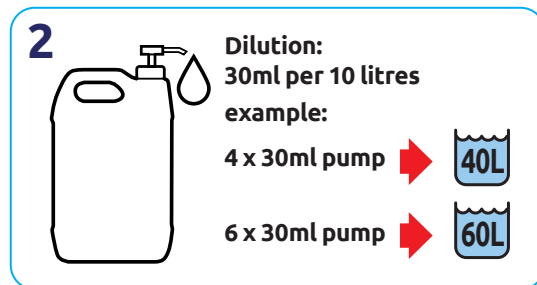

Dilute 30ml of product into a bucket

Mop. No need to rinse

Use as directed