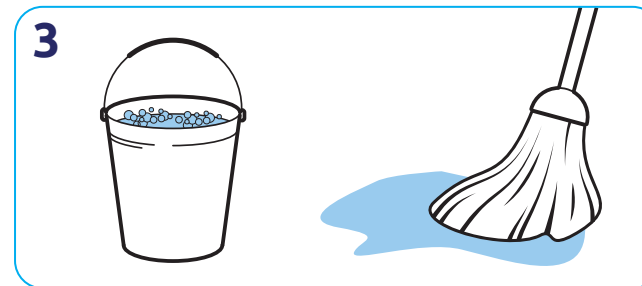

All Surfaces & Floor Cleaner

Health & Safety
Please refer to relevant MSDS

Don't forget
PPE

Dilute 4ml of product into a trigger spray

Spray and wipe with a cloth

Do not rinse as
BioHygiene special
invisible biofilms
offer residual
protection.

Dilute 30ml of product into a bucket

Mop. No need to rinse

Use as directed