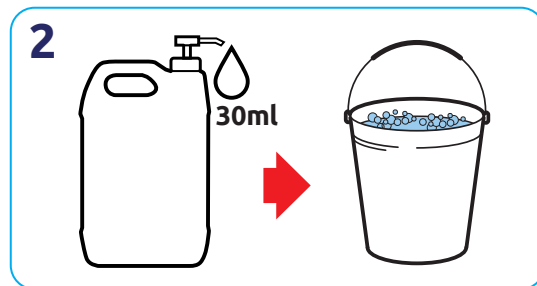

Dilute 30ml of product into a bucket

Mop. No need to rinse

Use as directed