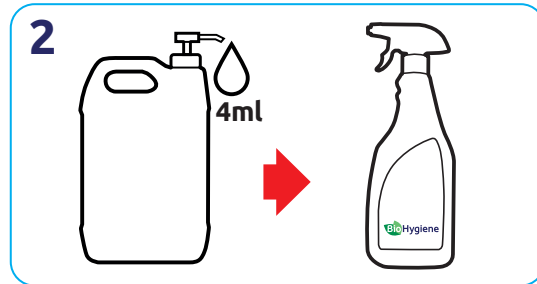

All Surfaces & Floor Cleaner

Health & Safety
Please refer to relevant MSDS

Don't forget
PPE

Dilute 4ml of product into a trigger spray

Spray and wipe with a cloth

Do not rinse as
BioHygiene special
invisible biofilms
offer residual
protection.

Dilute 30ml of product into a bucket

Mop. No need to rinse

Use as directed