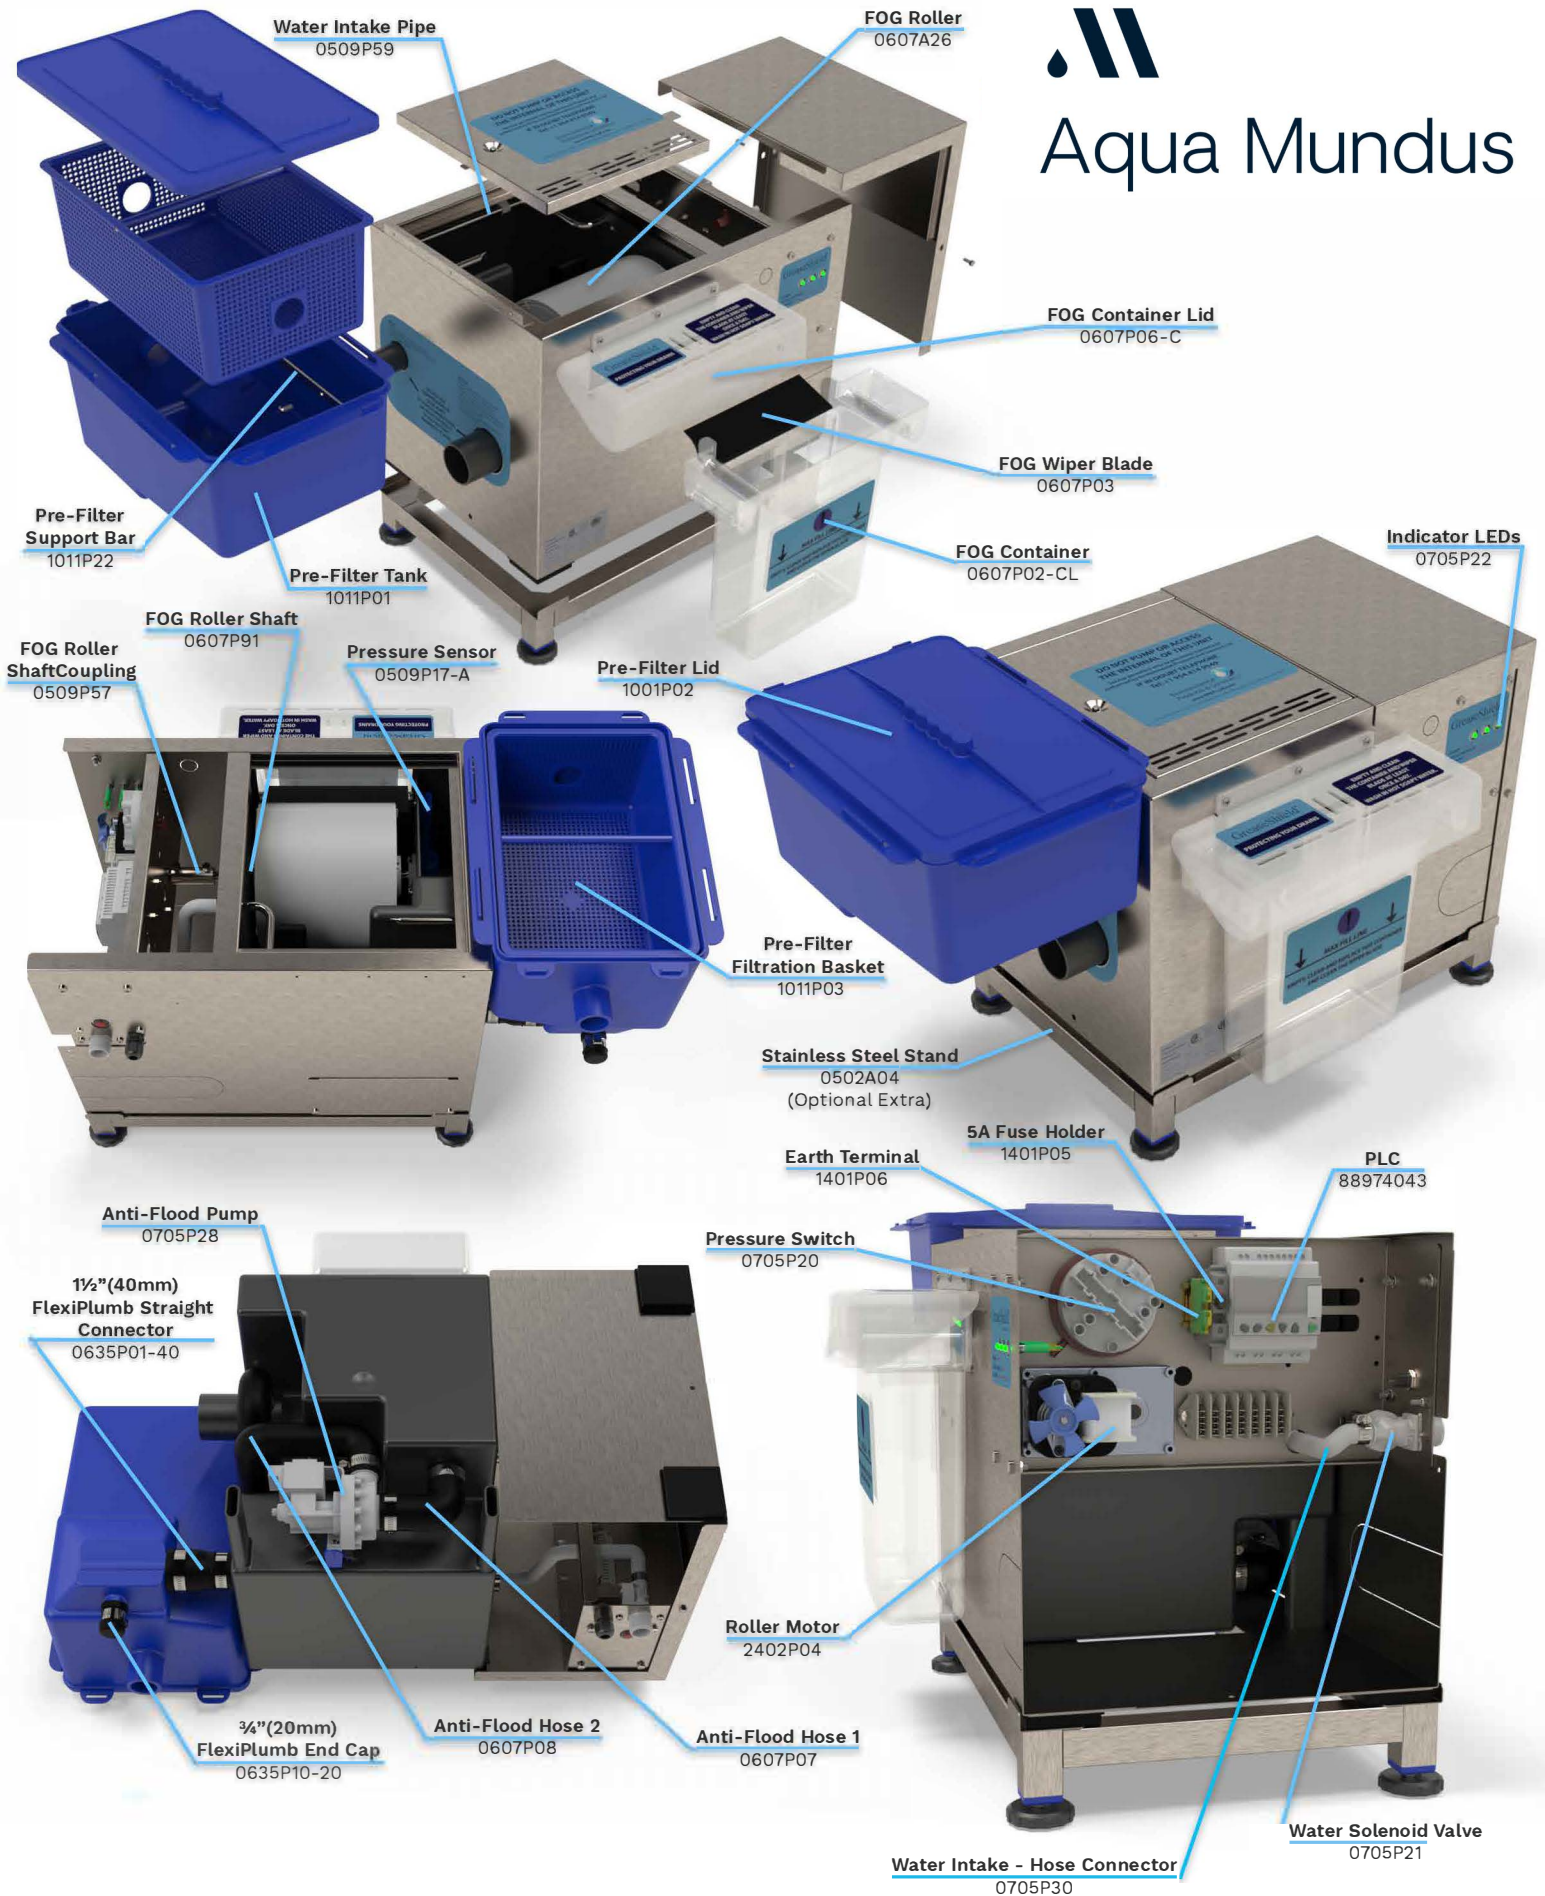

Component Diagram - GreaseShield®1000-PF

Aqua Mundus

V4 05/02/2020