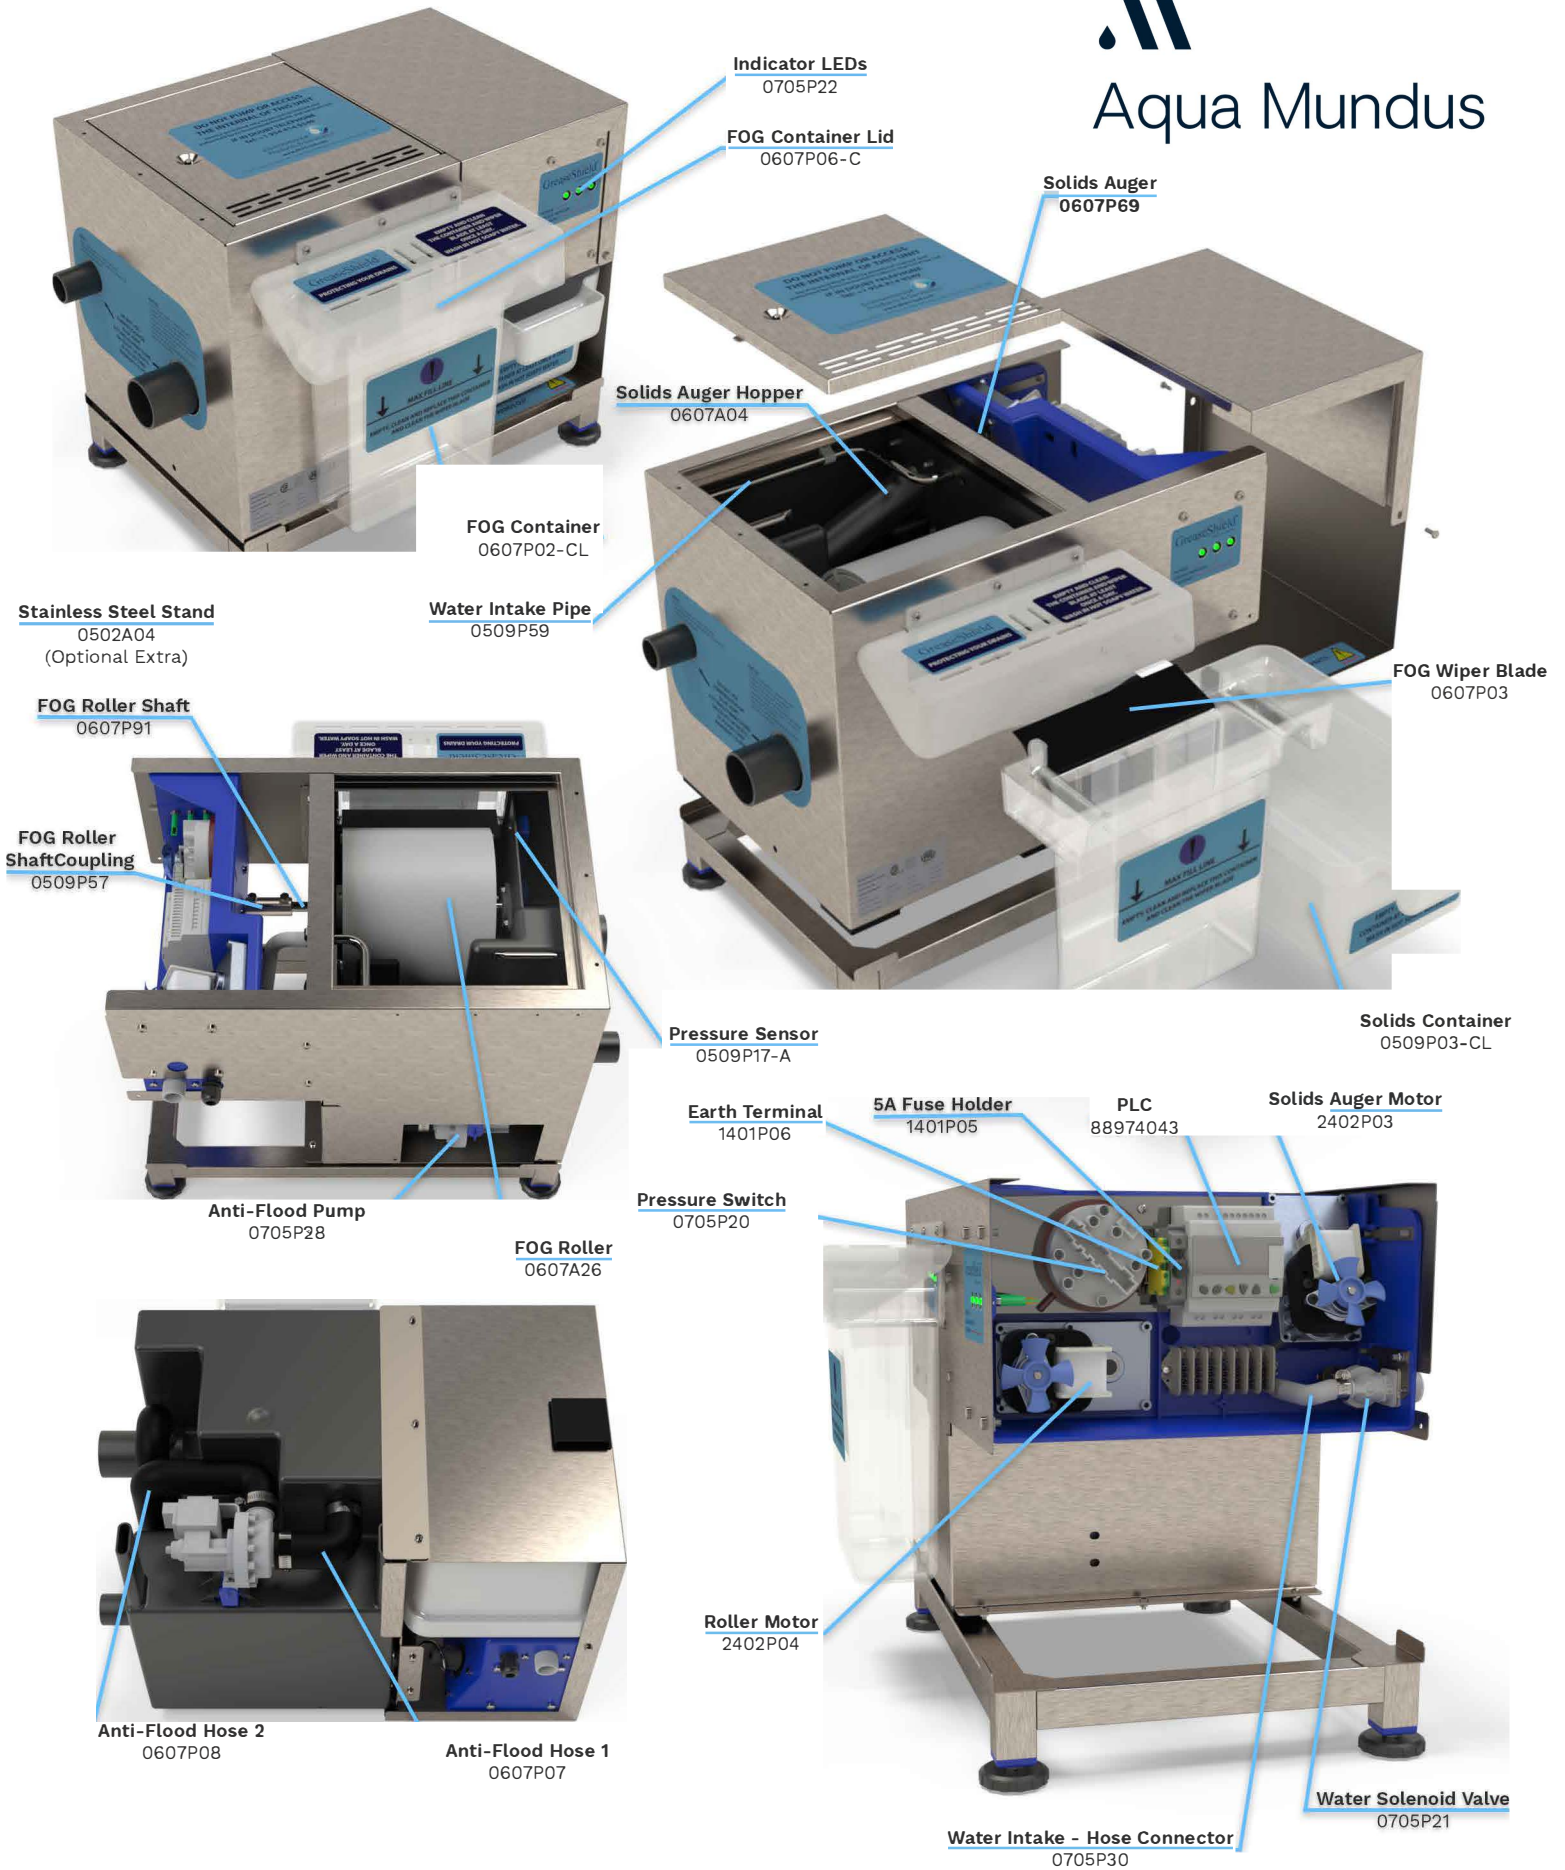

Component Diagram - GreaseShield®1000 AST

V3 10/20/2020