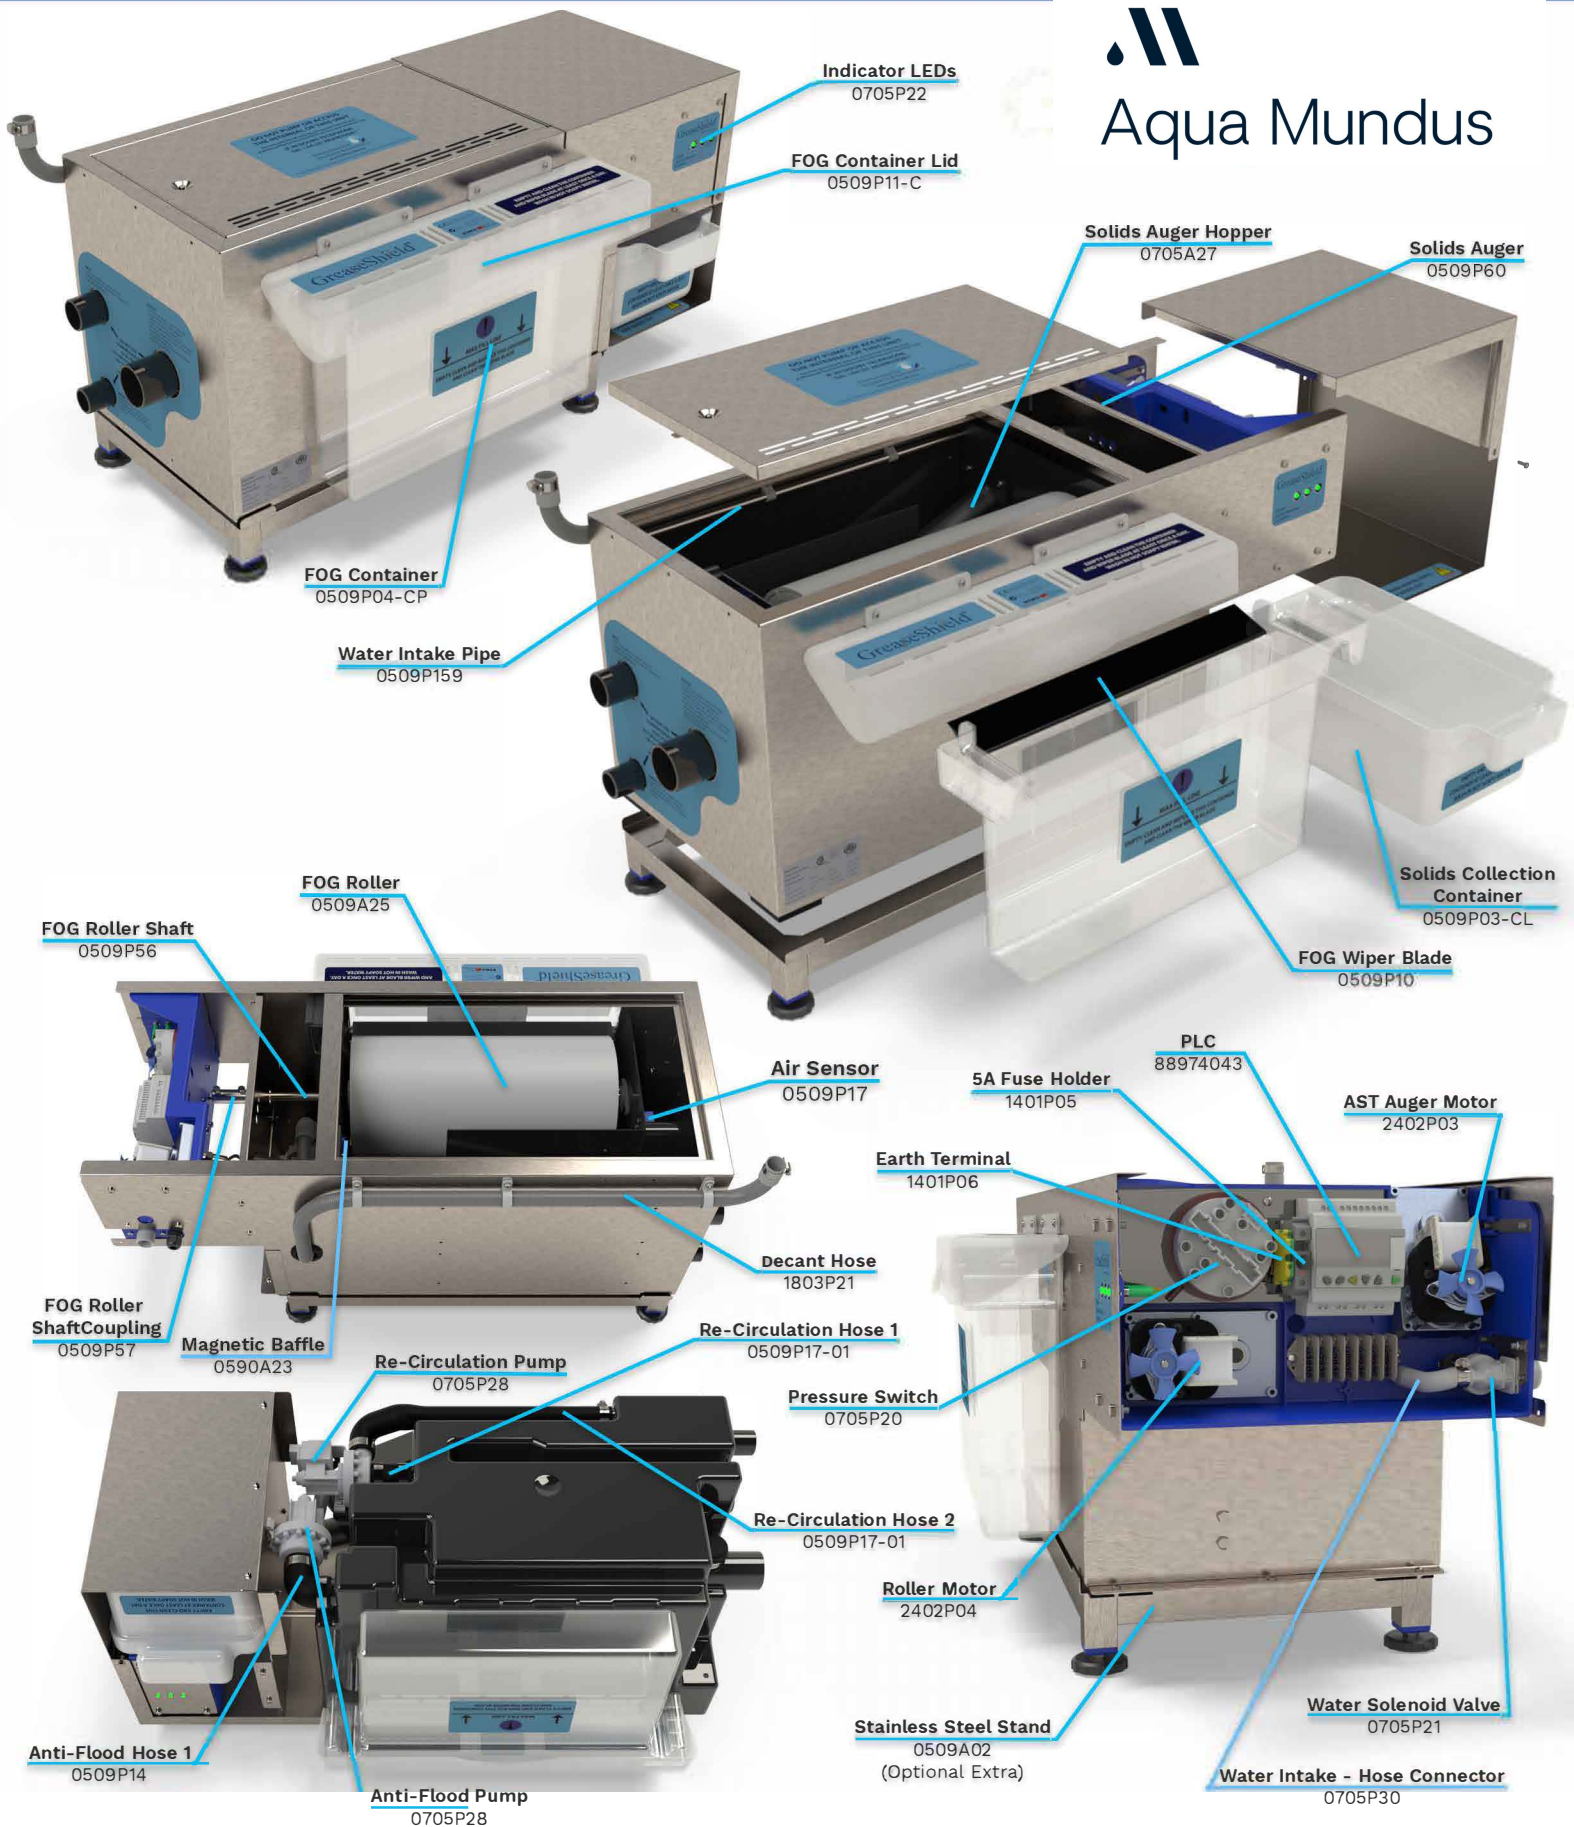

Component Diagram - GreaseShield®1850 AST

V4 11/02/2020